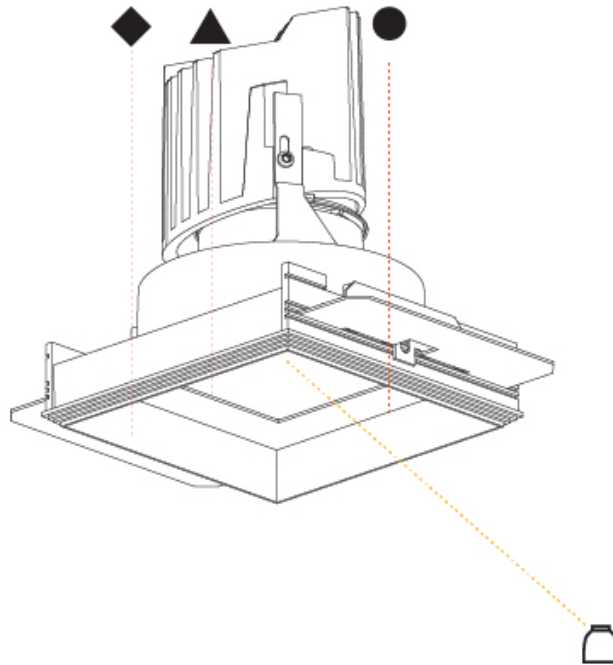

## BIONIQ SQUARE DEEP COMFORT TRIMLESS

A35533-

PROJECT \_\_\_\_\_

TYPE \_\_\_\_\_

SPECIFIER \_\_\_\_\_

QUANTITY \_\_\_\_\_

DATE \_\_\_\_\_

PROJECT \_\_\_\_\_  
 TYPE \_\_\_\_\_  
 SPECIFIER \_\_\_\_\_  
 QUANTITY \_\_\_\_\_  
 DATE \_\_\_\_\_