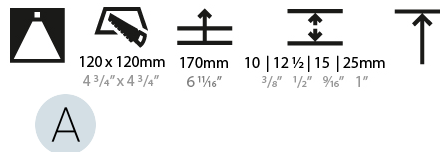

PHYSICAL

Shape: Square
Length (mm): 106
Length (in): 4 3/16
Width (mm): 106
Width (in): 4 3/16
Height (mm): 150
Height (in): 5 7/8
Ceiling Thickness (mm): 10 / 12.5 / 15 / 25
Ceiling Thickness (in): 3/8 or 1/2 or 9/16 or 1
Min. Recessing Depth (mm): 170
Min. Recessing Depth (in): 6 11/16
Light Distribution: Downlight
Weight (kg): 0.769
Weight (lbs): 1.69
Fixture Finish: SSR / BKV / CWI / CRY / HAB / LAG / UFT / ITA / RUA / RUR / MIC / FTG / MYG / TWT / LOD / PUS / FRO / FUP / KIA / POP / BLS / SPG / MEY / GOH / GUM / CHC / COM / ABZ / JAG / OBR / MOS / ROR
Fixture Material: Aluminum Die Cast
Cut-out Measurements: 120mm / 4 3/4" x 120mm / 4 3/4"
Upon Request: Unique Ceiling Thickness

ELECTRICAL

Lamp Type: LED (Zhaga Standard)
Input Wattage (W): 16.5
Total Output Wattage (W): 14.7
Dimming: Dali Dimming
Driver Included: No
Driver Location: Recessed Housing
Driver Type: Constant Current - 120Vac
Driver Class: Class 2
Housing: See Components
Input Voltage (V): 120
Constant Current (MA): 350

LED

Number of LEDs: 1
Max. Delivered Lumen (lm): 770
Nominal Lumen (lm): 1140
CRI: >90 CRI
Lamp Life (hrs): 50000
Upon Request: RGB-W Tunable White Special Color Temperature Special LED

OPTICAL

Reflector: 20 / 40 / 60
Upon Request: Special Beam Angles

RATINGS AND CERTIFICATIONS

Certified By: Certified for North American Standards

IP rating: IP20
Zaneen Company Inc. © 2024, T 1800-388-3382, F 416-247-9319, www.zaneen.com