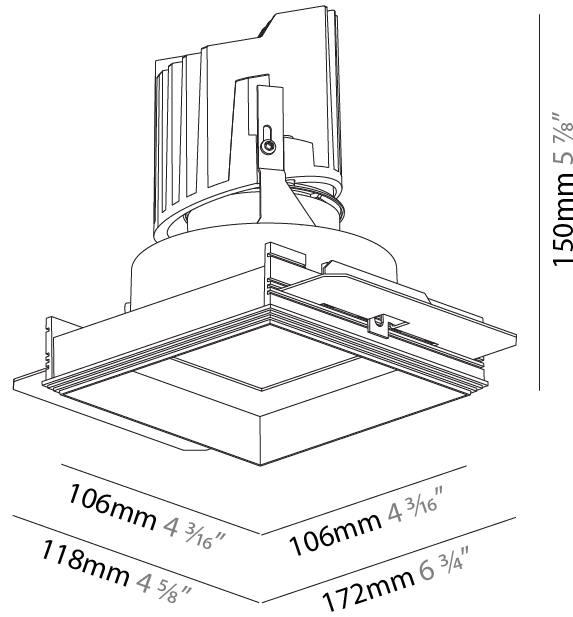

PHYSICAL

Shape: Square
Length (mm): 106
Length (in): 4 3/16
Width (mm): 106
Width (in): 4 3/16
Height (mm): 150
Height (in): 5 7/8
Ceiling Thickness (mm): 10 / 12.5 / 15 / 25
Ceiling Thickness (in): 3/8 or 1/2 or 9/16 or 1
Min. Recessing Depth (mm): 170
Min. Recessing Depth (in): 6 11/16
Light Distribution: Downlight
Weight (kg): 0.769
Weight (lbs): 1.69
Fixture Finish: SSR / BKV / CWI / CRY / HAB / LAG / UFT / ITA / RUA / RUR / MIC / FTG / MYG / TWT / LOD / PUS / FRO / FUP / KIA / POP / BLS / SPG / MEY / GOH / GUM / CHC / COM / ABZ / JAG / OBR / MOS / ROR
Fixture Material: Aluminum Die Cast
Cut-out Measurements: 120mm / 4 3/4" x 120mm / 4 3/4"
Upon Request: Unique Ceiling Thickness

ELECTRICAL

Lamp Type: LED (Zhaga Standard)
Input Wattage (W): 16.5
Total Output Wattage (W): 14.7
Dimming: Dali Dimming
Driver Included: No
Driver Location: Recessed Housing
Driver Type: Constant Current - 120Vac
Driver Class: Class 2
Housing: See Components
Input Voltage (V): 120
Constant Current (MA): 350

LED

Number of LEDs: 1
Max. Delivered Lumen (lm): 770
Nominal Lumen (lm): 1140
CRI: >90 CRI
Lamp Life (hrs): 50000
Upon Request: RGB-W Tunable White Special Color Temperature Special LED

OPTICAL

Reflector: 20 / 40 / 60
Upon Request: Special Beam Angles

RATINGS AND CERTIFICATIONS

Certified By: Certified for North American Standards

IP rating: IP20
Zaneen Company Inc. © 2024, T 1800-388-3382, F 416-247-9319, www.zaneen.com